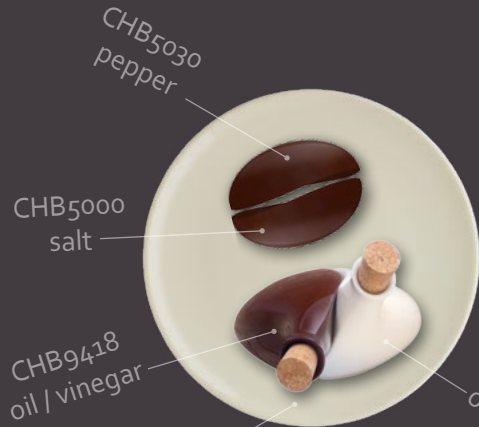

Reform

le Choco

A color palette consisting of four diagonal stripes of different colors: black, dark brown, medium brown, and cream. The stripes are arranged from top-left to bottom-right. The black stripe is on the far left, followed by dark brown, medium brown, and cream on the far right. The stripes are separated by thin white lines.

CHCo622
coffee cup 22 cl

CHC17A4
saucer 14 cm

le Choco

CHC4260
cover 60 cl

CHC4160
pot 60 cl

CHC1716
saucer 16 cm

CHC0835
tea cup 35 cl

CHC1816
saucer 16 cm

CHB1816
saucer 16 cm

CHC0825
tea cup 20 cl

CHN1816
saucer 16 cm

CHN4260
cover 60 cl

le Choco

le Choco

G. Benedikt Karlovy Vary s.r.o.

1. Máje 30
CZ-360 06 Karlovy Vary
Tel.: + 420 353 406 111
Fax: + 420 353 406 325
info@gbkv.cz
www.gbenedikt.cz