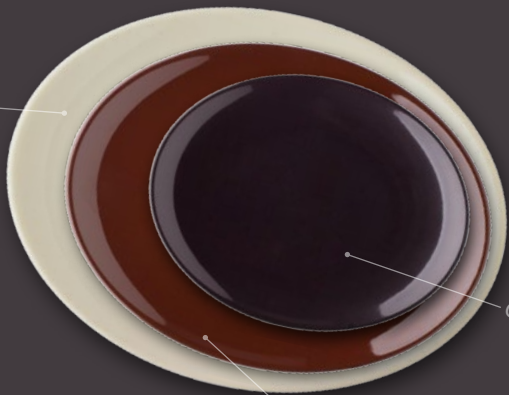

Reform

le Choco

A color palette consisting of four diagonal stripes of different colors: black, dark brown, medium brown, and cream. The stripes are arranged from top-left to bottom-right. The black stripe is on the far left, followed by dark brown, medium brown, and cream on the far right. The stripes are separated by thin white lines.

noir

brun

crème

CHC2124
flat plate 24 cm

CHC2116
dessert plate 16 cm

CHN2121
dessert plate 21 cm

CHB2127
flat plate 27 cm

CHC2130
flat plate 30 cm

le Choco

CHC2127
flat plate 27 cm

CHC2121
dessert plate 21 cm

CHB2124
flat plate 24 cm

CHN2127
flat plate 27 cm

CHB2121
dessert plate 21 cm

le Choco

CHC3032
oval plate 32 cm

CHC3020
oval plate 20 cm

CHC3028
oval plate 28 cm

CHB3028
oval plate 28 cm

CHN1413
bowl 13 cm

CHB1413
bowl 13 cm

CHC1413
bowl 13 cm

CHN3020
oval plate 20 cm

CHC1416
bowl 16 cm